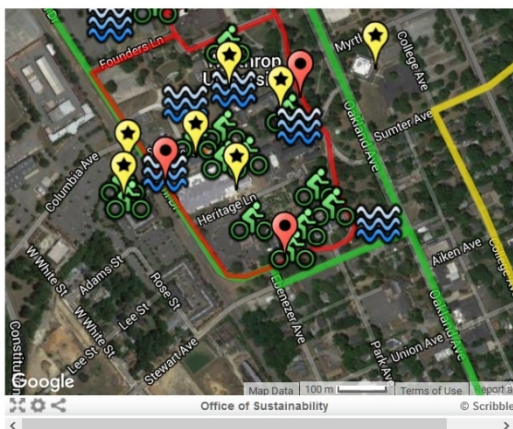

December 7, 2015

A map was generated on ScribbleMaps, but it was not possible to make a legend. So to add our own legend, as well as present the map in a more professional setting, we created a Weebly page to display both map, legend, and logo for the Office of Sustainability:

<http://sustainabilitywu.weebly.com>

Sustainability Map (Winthrop Campus)

Map Legend

- | | | | |
|---|---|---|----------------------------------|
|  | BIKE RACK |  | EAGLE BUS ROUTE |
|  | WATER FEATURES
(CLICK ICONS FOR SPECIFICS) |  | BIKE ROUTE
(CITY BIKE ROUTES) |
|  | RECYCLING STATION |  | BIKE ROUTE
(SHARED ROAD) |
|  | EAGLE BUS STOP |  | LOCAL PARKS |