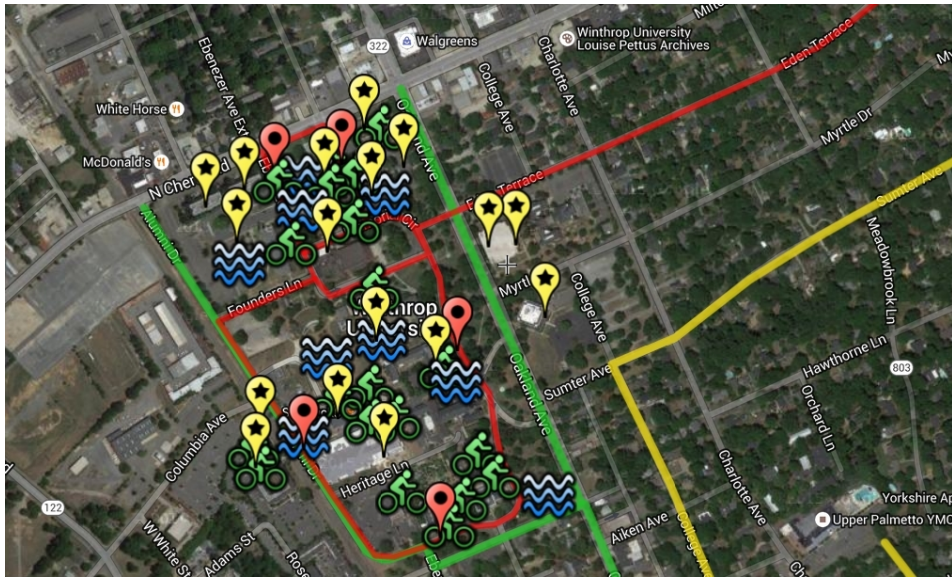

Online Map Report

Transportation Sustainability

To: Chris Johnson, Winthrop Sustainability Coordinator

Submitted By: Transportation Sustainability Team

Bridgette Smith, Chandra Mingo, Alice Garcia, Katie Samuels & Kiara Smith

December 7, 2015

A map was generated on ScribbleMaps, but it was not possible to make a legend. So to add our own legend, as well as present the map in a more professional setting, we created a Weebly page to display both map, legend, and logo for the Office of Sustainability:

<http://sustainabilitywu.weebly.com>

Sustainability Map (Winthrop Campus)

Map Legend

- | | | | |
|---|---|---|----------------------------------|
|  | BIKE RACK |  | EAGLE BUS ROUTE |
|  | WATER FEATURES
(CLICK ICONS FOR SPECIFICS) |  | BIKE ROUTE
(CITY BIKE ROUTES) |
|  | RECYCLING STATION |  | BIKE ROUTE
(SHARED ROAD) |
|  | EAGLE BUS STOP |  | LOCAL PARKS |